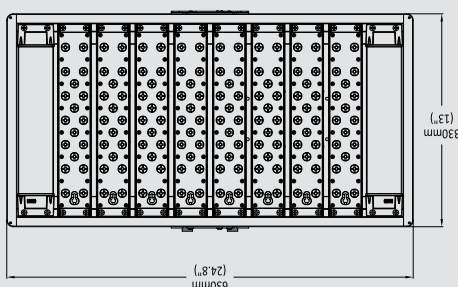

## PRODUCT SPECIFICATIONS

Electrical Data	
Operating Voltage	120~ 277 VAC
No of LEDs	144
Driver Power Efficiency	>90%
Rated Power	320 W
Power Factor(PF)	>0.95
Total Harmonic Distortion	< 20%
Drive Current	700mA
Dimming	Optional
Light Data	
Color Temperature	3000K/4000K/5000K/5700K
Color Rendering Index	70* or 80 or 85
Beam Angle	10°,25°,40°,60°,90°,120°,150°.
Efficiency of LED	143 lm/W
Luminous Flux	45760 lm
Led Chip	LUMILEDS LUXEON 5050
Service Life	50000 Hours
Environmental Data	
Working Ambient Temperature	-40° to +60°
IP Grade	IP 67
Relative Humidity(RH)	10%-95%
Cooling	Conventional
Certificate	UL/ CUL /DLC/ LM79 / ENEC /CB/CE/ ERP/ RoHS /PSE /IK08
Mechanical Data	
Product Finish	Gray/Black/Bronze/White
Light Fixture Material	Aluminum
Dimension	L-630mm,W-330mm,H-110mm
Weight	12.23kg
Luminaire Fixing	Pole top / Tenon mount

## PRODUCT DIMENSION