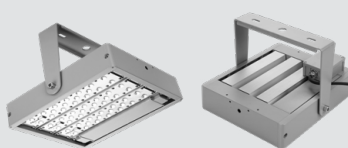

# GALA

AC LED Flood Light

320 Watts | 45760 Lumens

TLFLB320

Truelite Gala Series luminaires are the most advanced area lighting fixtures with the best industry lumen efficacy, improved planning, and versatile mounting options. Gala is made in the state of the art manufacturing facilities out of die casting aluminum alloy housing with a proprietary chromate conversion and electrostatic treatment to withstands high temperature and extreme conditions for increased resistance to corrosion and abrasion.

### LED & OPTICS

- Gala is designed with Lumileds LED engine and each module is mounted with a TVS (Transient Voltage Suppressors) to protect the LEDs from voltage transients induced by lightning and other voltage events.
- High-uniformity LED optics are constructed of durable optical polycarbonate for high impact and UV resistance.
- The metal plate provides double protection for the LED light engine and prolongs LED optics life. Over 20 optical lenses are available for virtually any application.

### MOUNTING OPTIONS

- Extremely flexible with 360 degree rotation
- Interchangeable with the other gala series with a bracket change
- Brackets are available for different installations