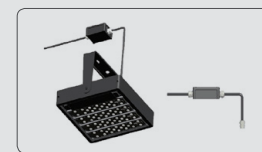

Separate junction Box