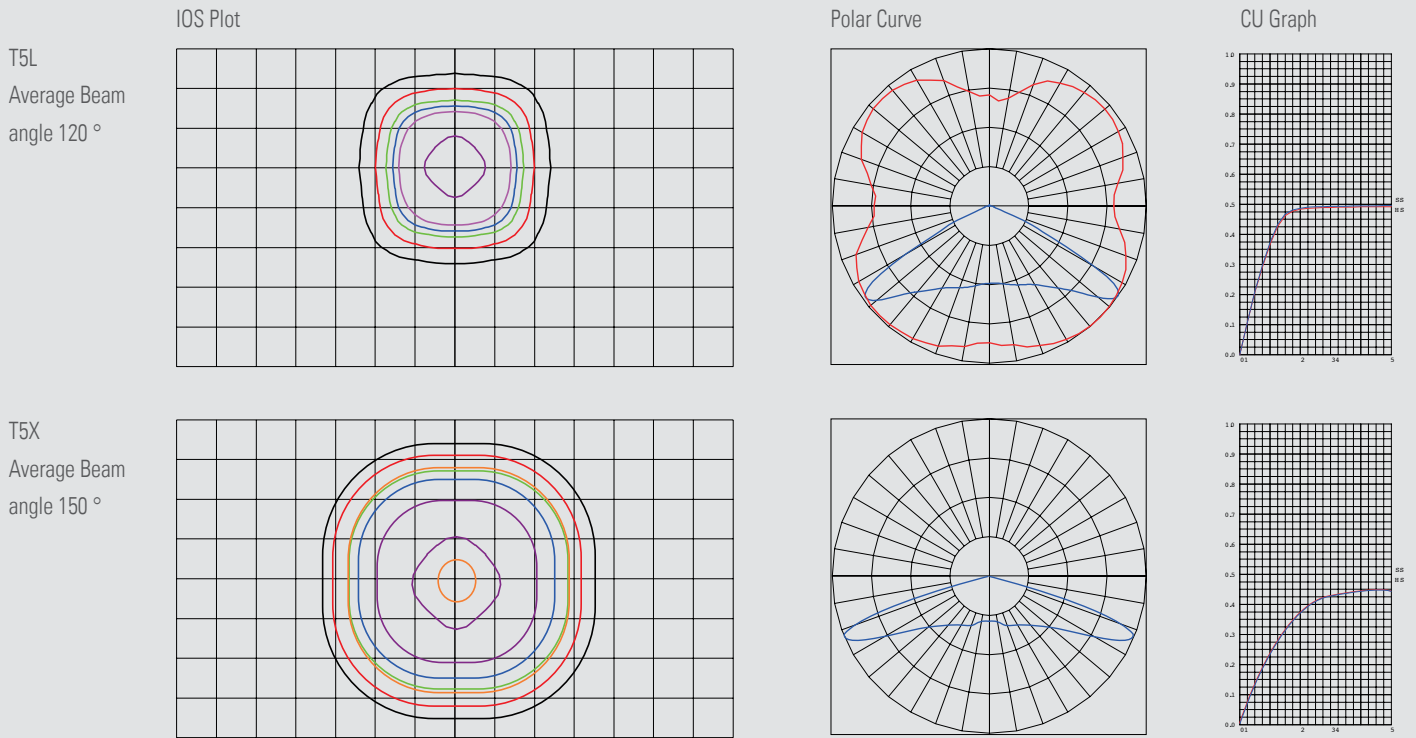

## PRODUCT DIMENSION

## PHOTOMETRICS

\* Refer optics data for other beam angles.