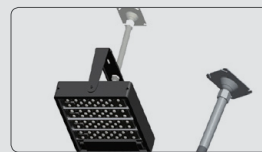

Ceiling Plate