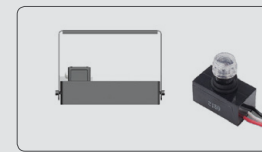

## PRODUCT SPECIFICATIONS

Electrical Data	
Operating Voltage	120~ 277 VAC
No of LEDs	144
Driver Power Efficiency	>90%
Rated Power	320 W
Power Factor(PF)	>0.95
Total Harmonic Distortion	< 20%
Drive Current	700mA
Dimming	Optional
Light Data	
Color Temperature	3000K/4000K/5000K/5700K
Color Rendering Index	70* or 80 or 85
Beam Angle	10°,25°,40°,60°,90°,120°,150°.
Efficiency of LED	143 lm/W
Luminous Flux	45760 lm
Led Chip	LUMILEDS LUXEON 5050
Service Life	50000 Hours
Environmental Data	
Working Ambient Temperature	-40° to +60°
IP Grade	IP 67
Relative Humidity(RH)	10%-95%
Cooling	Conventional
Certificate	UL/ CUL /DLC/ LM79 / ENEC /CB/CE/ ERP/ RoHS /PSE /IK08
Mechanical Data	
Product Finish	Gray/Black/Bronze/White
Light Fixture Material	Aluminum
Dimension	L-630mm,W-330mm,H-110mm
Weight	12.23kg
Luminaire Fixing	Pole top / Tenon mount

## CUSTOMIZED SOLUTIONS

photocell

Motion sensor

Ceiling Plate

Suspension Hook

Suspension Rings

Steel Suspension Cable

Mina Photocell