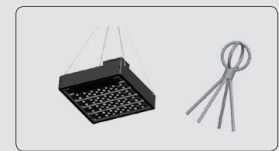

## CUSTOMIZED SOLUTIONS

photocell

Motion sensor

Ceiling Plate

Suspension Hook

Suspension Rings

Steel Suspension Cable

Mina Photocell