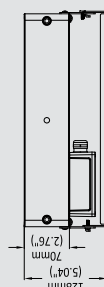

## PRODUCT SPECIFICATIONS

Electrical Data	
Operating Voltage	120~ 277 VAC
No of LEDs	144
Driver Power Efficiency	>90%
Rated Power	320 W
Power Factor(PF)	>0.95
Total Harmonic Distortion	< 20%
Drive Current	700mA
Dimming	Optional
Light Data	
Color Temperature	3000K/4000K/5000K/5700K
Color Rendering Index	70* or 80 or 85
Beam Angle	10°,25°,40°,60°,90°,120°,150°.
Efficiency of LED	143 lm/W
Luminous Flux	45760 lm
Led Chip	LUMILEDS LUXEON 5050
Service Life	50000 Hours
Environmental Data	
Working Ambient Temperature	-40° to +60°
IP Grade	IP 67
Relative Humidity(RH)	10%-95%
Cooling	Conventional
Certificate	UL/ CUL /DLC/ LM79 / ENEC /CB/CE/ ERP/ RoHS /PSE /IK08
Mechanical Data	
Product Finish	Gray/Black/Bronze/White
Light Fixture Material	Aluminum
Dimension	L-630mm,W-330mm,H-110mm
Weight	12.23kg
Luminaire Fixing	Pole top / Tenon mount

## CUSTOMIZED SOLUTIONS

photocell

Motion sensor

Ceiling Plate

Suspension Hook

Suspension Rings

Steel Suspension Cable

Mina Photocell

## PRODUCT DIMENSION