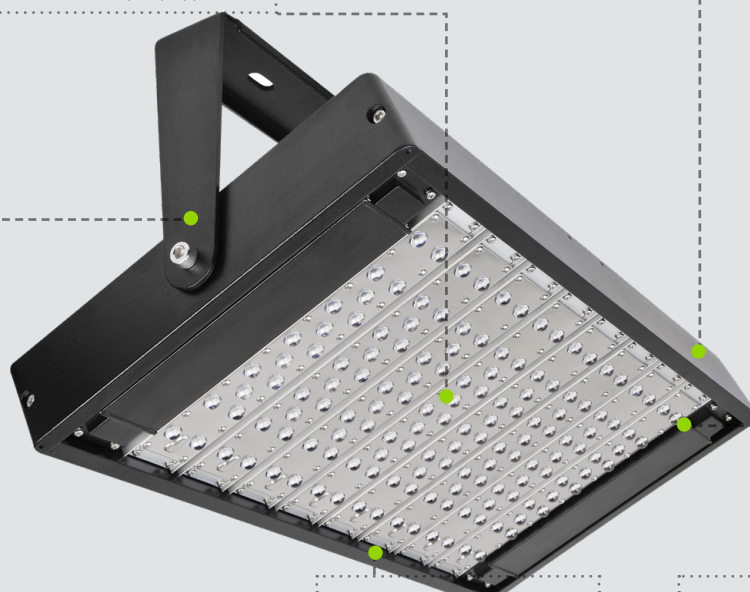

# GALA

AC LED Flood Light

320 Watts | 45760 Lumens

TLFLB320

Truelite Gala Series luminaires are the most advanced area lighting fixtures with the best industry lumen efficacy, improved planning, and versatile mounting options. Gala is made in the state of the art manufacturing facilities out of die casting aluminum alloy housing with a proprietary chromate conversion and electrostatic treatment to withstands high temperature and extreme conditions for increased resistance to corrosion and abrasion.

## AC LED Flood Light

320 Watt

### LED & OPTICS

- Gala is designed with Lumileds LED engine and each module is mounted with a TVS (Transient Voltage Suppressors) to protect the LEDs from voltage transients induced by lightning and other voltage events.
- High-uniformity LED optics are constructed of durable optical polycarbonate for high impact and UV resistance.
- The metal plate provides double protection for the LED light engine and prolongs LED optics life. Over 20 optical lenses are available for virtually any application.

### MOUNTING OPTIONS

- Extremely flexible with 360 degree rotation
- Interchangeable with the other gala series with a bracket change
- Brackets are available for different installations